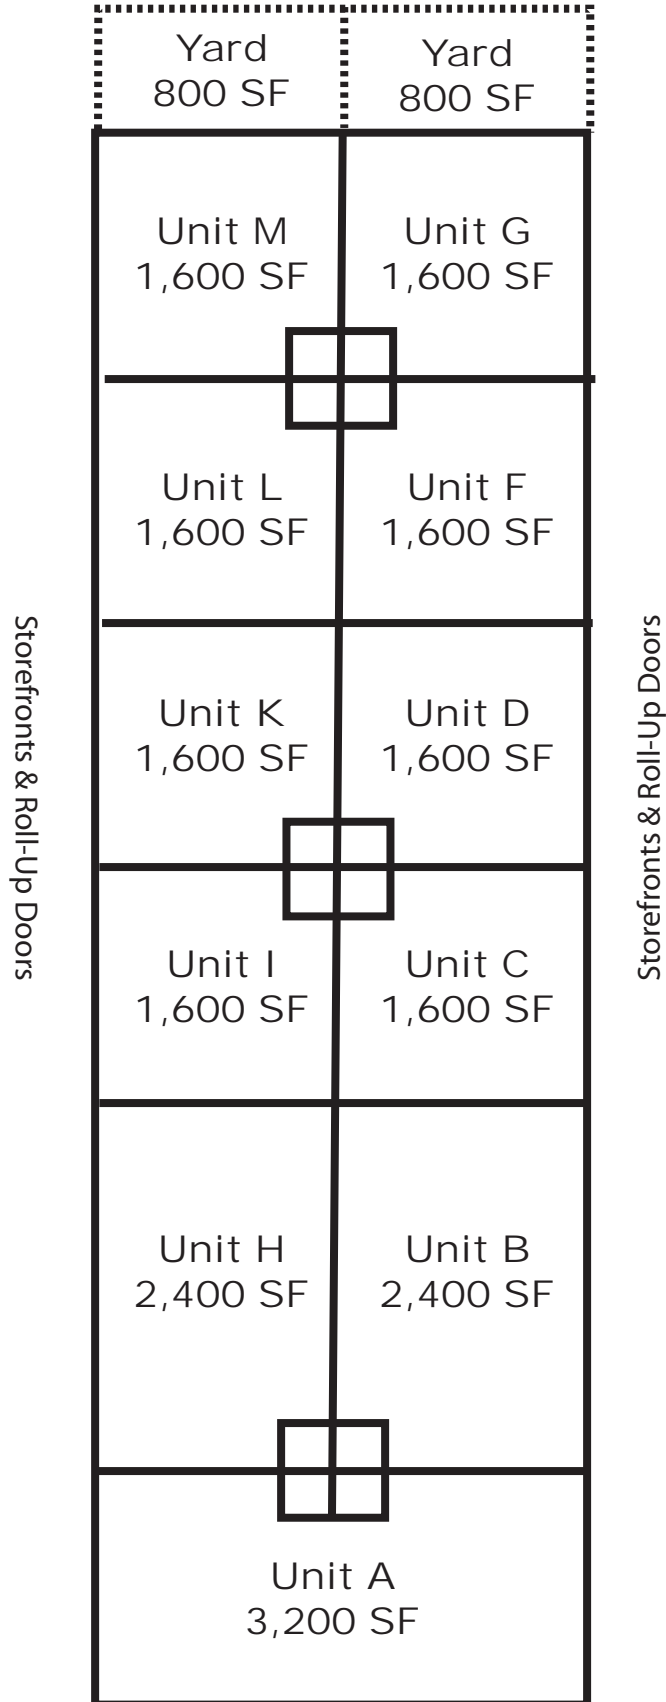

Nolasco Properties
Post Office Box 1188
Roseville, CA 95678-8188
(916) 638-3324

Exhibit A
2538 Mercantile Drive

Initials
Lessee: _____
Lessor: _____

----- Folsom Blvd -----

----- Mercantile Dr -----